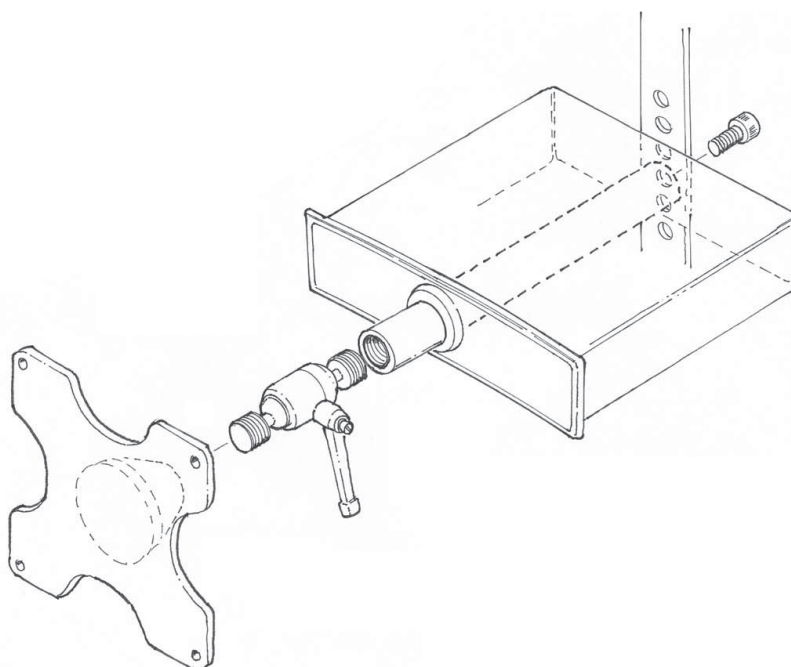

Zirkona DIN

Mount suitable for trucks

Art.nr: 702000

Zirkona DIN. Fits in most DIN trays in all vehicles. Installed in the DIN tray, bolted to the rail behind it.

A stable and simple mount for Tablet PCs/screens. Supports up to 3 kg.

PRODUCT INFORMATION DIN

- Installed in the radio tray
- Anchored within the instrument panel for stable placement
- Supports up to 3 kg
- Color: Black

zirkona

mounting solutions

WWW.ZIRKONA.COM • PHONE.OFFICE: +46 90 77 20 60 • FAX: +46 70 144 92 87