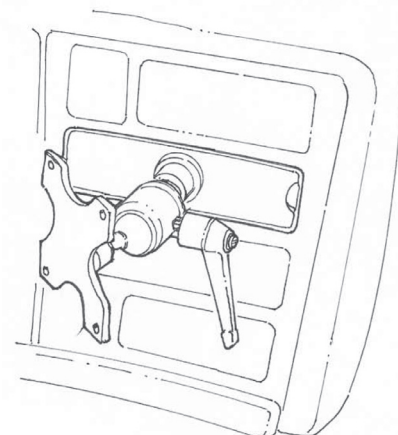

Zirkona DIN

Mount suitable for trucks

Art.nr: 702000

Zirkona DIN. Fits in most DIN trays in all vehicles. Installed in the DIN tray, bolted to the rail behind it.

A stable and simple mount for Tablet PCs/screens. Supports up to 3 kg.

PRODUCT INFORMATION DIN

- Installed in the radio tray
- Anchored within the instrument panel for stable placement
- Supports up to 3 kg
- Color: Black

zirkona

mounting solutions

WWW.ZIRKONA.COM • PHONE.OFFICE: +46 90 77 20 60 • FAX: +46 70 144 92 87